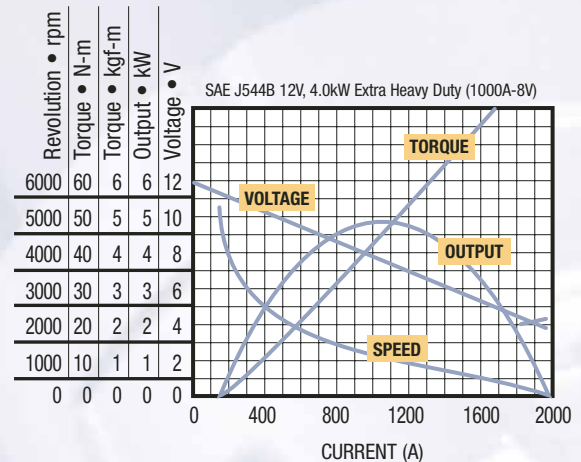

STARTER OUTPUT PERFORMANCE (STANDARD)

PART NUMBERS

- 228000-5851: 6.6L/7.2L Size Engines* Manual Transmission Mounted on Driver's Side
- 228000-7121: 6.6L/7.2L Size Engines* Automatic Transmission Mounted on Driver's Side
- 228000-9750: 6.6L/7.2L Size Engines* Chevy Topkick Truck GMC Kodiak Mounted on Passenger's Side

* See DENSO Heavy Duty Application Catalog for specific applications.

DENSO Sales California, Inc.
3900 Via Oro Avenue
Long Beach, CA 90810
888.96.DENSO • 310.834.6352
www.DensoHeavyDuty.com

Karam A.L.
Authorized DENSO Distributor
1-888-515-2726